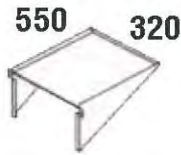

615 €

18.112.008
Service board
with waste hole.

361 €

18.112.009
Service board - double table
with waste hole.

759 €

18.112.010
Service cupboard with
space for baskets and
waste hole.

689 €

18.112.011
Hanging service board for
baskets.

326 €

18.112.012
Service board for baskets.

434 €

18.112.014
Trolley for disc/plates.

289 €

Water tap.

434 €

18.112.013
Trolley for spoons etc.

Optional items to be combined with MS-1200

18.112.002
Help desk for
baskets (SS wings)

72 €

18.112.015
Help desk for
baskets.

289 €

18.112.016
Help desk for
baskets.

361 €

INSTALLATION VIEW (example)