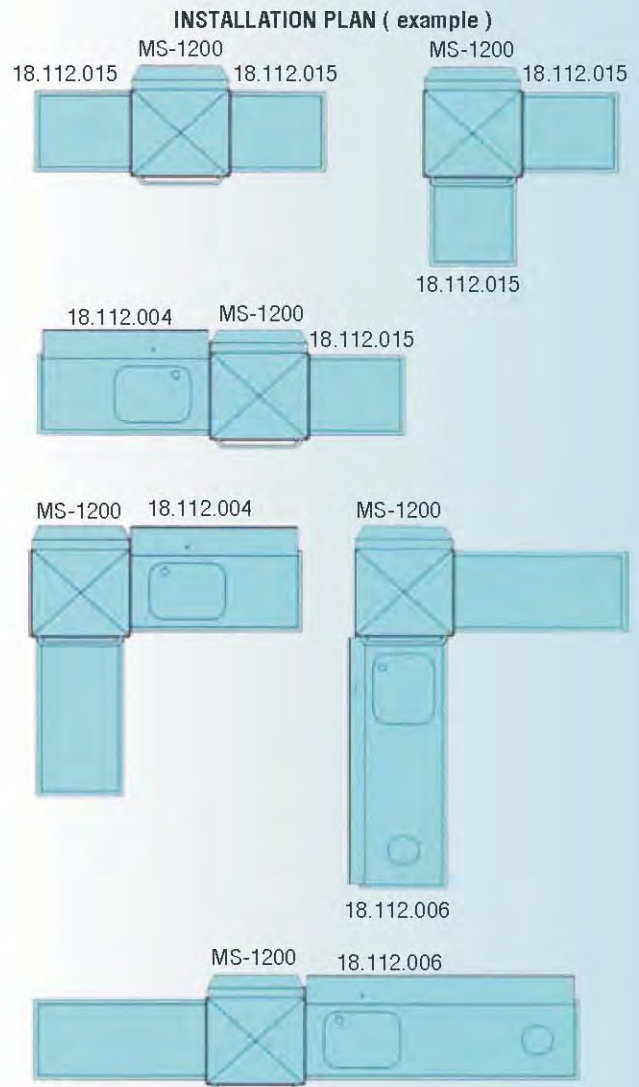

615 €

18.112.008
Service board
with waste hole.

361 €

18.112.009
Service board - double table
with waste hole.

759 €

18.112.010
Service cupboard with
space for baskets and
waste hole.

689 €

18.112.011
Hanging service board for
baskets.

Optional items to be combined with MS-1200

18.112.002
Help desk for
baskets (SS wings)

72 €

18.112.015
Help desk for
baskets.

289 €

18.112.016
Help desk for
baskets.

361 €

INSTALLATION VIEW (example)

Performance:	350 big plates/h 1000 small plates/h 1000 glasses/h
Bucket capacity:	14 Lt
Boiler capacity:	2 Lt
Operating voltage:	230V/50Hz
Bucket's resistance power:	3000W
Pump power:	150W
Pump capacity:	140 Lt/min
Washing program:	2 min
Dimensions:	440x560x600mm
Weight:	29 kg