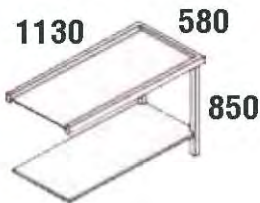

Optional items to be combined with MS-1200

18.112.002
Help desk for
baskets (SS wings)

72 €

18.112.015
Help desk for
baskets.

289 €

18.112.016
Help desk for
baskets.

361 €

INSTALLATION VIEW (example)