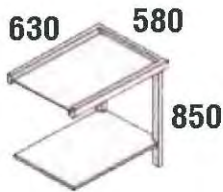

615 €

18.112.008
Service board
with waste hole.

361 €

18.112.009
Service board - double table
with waste hole.

759 €

18.112.010
Service cupboard with
space for baskets and
waste hole.

689 €

18.112.011
Hanging service board for
baskets.

326 €

18.112.012
Service board for baskets.

434 €

18.112.014
Trolley for disc/plates.

289 €

Water tap.

434 €

18.112.013
Trolley for spoons etc.

Optional items to be combined with MS-1200

18.112.002
Help desk for
baskets (SS wings)

72 €

18.112.015
Help desk for
baskets.

289 €

18.112.016
Help desk for
baskets.

361 €

INSTALLATION VIEW (example)