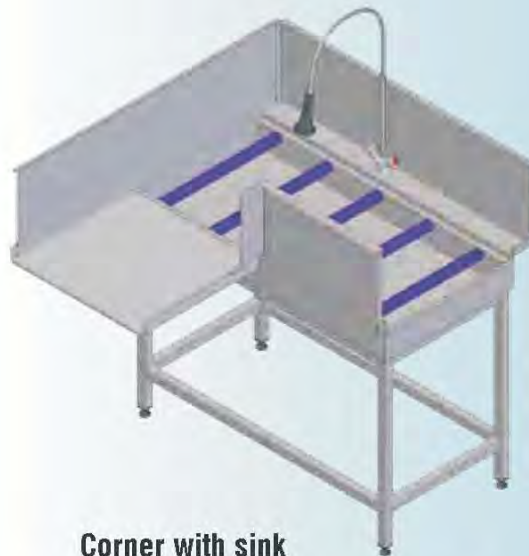

Corner with sink

2400 €

www.electrolux.com.mk
www.elektroluks.com.mk
+389 47 203 900
+389 2 329 8 130
made in macedonia