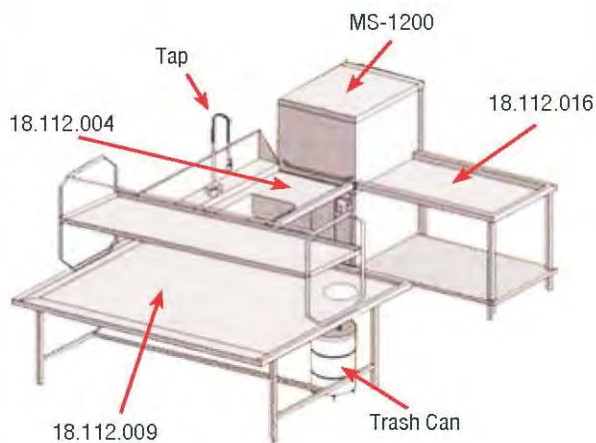

Optional items to be combined with MS-1200

18.112.002
Help desk for
baskets (SS wings)

72 €

18.112.015
Help desk for
baskets.

289 €

18.112.016
Help desk for
baskets.

361 €

INSTALLATION VIEW (example)