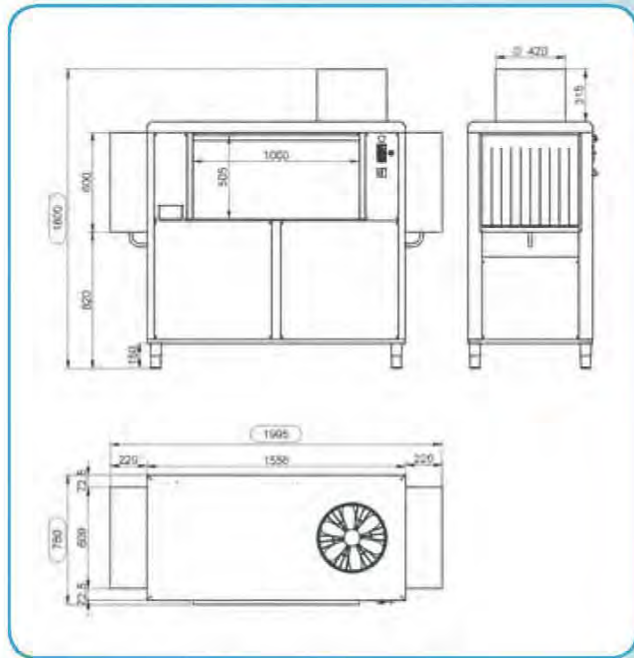

Washing centre

10.000 €

Performance (trays/hour)	120
Performance (plates/hour)	2160
Washing	
Temperature (oC)	55-60
Bucket capacity (lt)	60
Pump water supply (lt/min)	950
Pump Power (Kw)	3
4 (hp), 2950 (RPM)	
Wash out	
Temperature (oC)	80-90
Boiler capacity (lt)	20
Pump water supply (lt/min)	27
Pump power (KW)	0.3
0.4 (hp), 2800(RPM)	
Dimensions	1995x780x1800
Boiler capacity (lt)	20
Bucket capacity (lt)	60
Wash out bucket capacity (lt)	13
Boiler heating element (kw)	14, (400V)
Bucket heating element (kw)	4.5, (400V)
Wash out bucket heating elem(kw)	5, (400V)
Wash Pump (kw)	3, (400V)
Wash out Pump (kw)	0.3, (230V)
Motor of chain(speed inverter) (kw)	0.37, (400V)
Hood motor (kw)	0.12, (230V)
Detergent counter (kw)	0.1, (230V)
Drying detergent pump(kw)	0.035,(230V)
Total Power (kw)	27,5